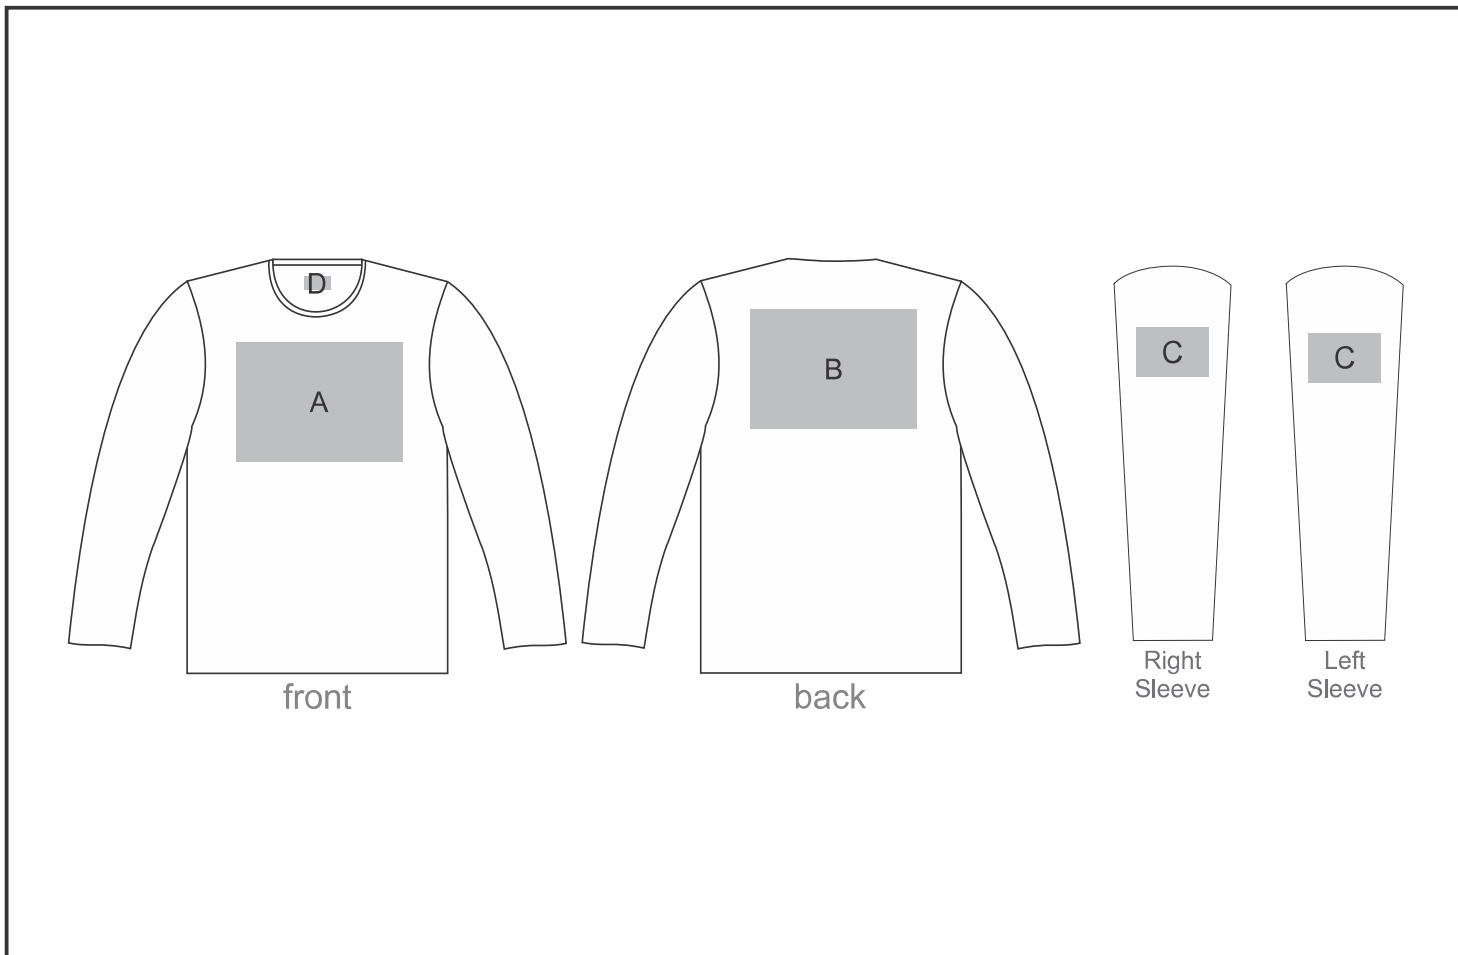

BAS-800

Mens Long Sleeve Portland T-Shirt

Need to know:

- Includes 1-Colour, 1-Position Screen Print (setup fee applies)

- NB: Inclusive Branding is NOT applicable to Items marked as Reduced to Clear.

Branding Options:

Position	Branding Method (Branding Code)	No. of Colours	Dimension
A	Embroidery (EM-CLOTHING)	N/A	200mm wide x 200mm high
A	Screen Print (SA)	6 Colours	260mm wide x 200mm high
A	Digital Transfer T-shirts A6 (DTC-T1)	Full Colour	105mm wide x 148mm high
A	Digital Transfer T-shirts A5 (DTC-T2)	Full Colour	148mm wide x 200mm high
A	Digital Transfer T-shirts A4 (DTC-T3)	Full Colour	290mm wide x 200mm high

B	Embroidery (EM-CLOTHING)	N/A	200mm wide x 200mm high
B	Screen Print (SA)	6 Colours	260mm wide x 200mm high
B	Digital Transfer T-shirts A6 (DTC-T1)	Full Colour	105mm wide x 148mm high